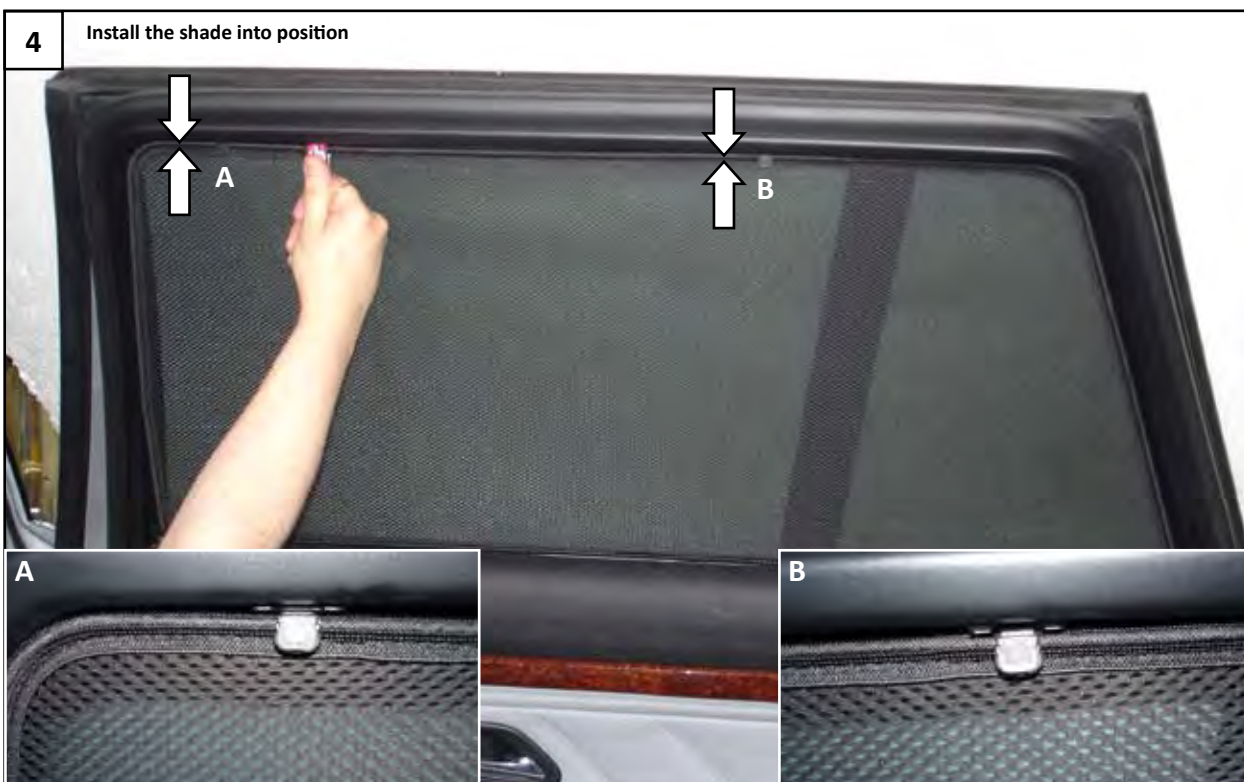

INSTALLATION INSTRUCTIONS

BMW 5 Series Touring

BMW-5SER-E-A

Parts List

x2

x2

x2

x4

x2

INSTALLATION INSTRUCTIONS - BMW-5SER-E-A

INSTALLATION INSTRUCTIONS - BMW-5SER-E-A

1

Present shade up to the window

2

Fix into position, against the glass

3