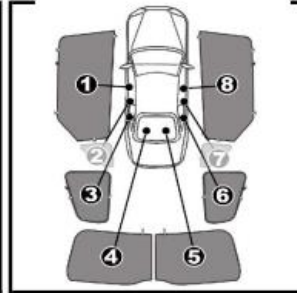

INSTALLATION INSTRUCTIONS

BMW 5 SERIES 4 DOOR 2011

BMW-5SER-4-C

COMPONENTS INCLUDED

SHADES

FIXING CLIPS

2nd SIDE SHADE INSTALLATION

REAR SHADE INSTALLATION