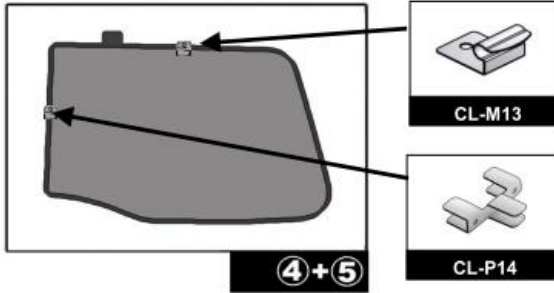

INSTALLATION INSTRUCTIONS

BMW 5 SERIES 4 DOOR 2011

BMW-5SER-4-C

COMPONENTS INCLUDED

SHADES

FIXING CLIPS

2nd SIDE SHADE INSTALLATION

REAR SHADE INSTALLATION