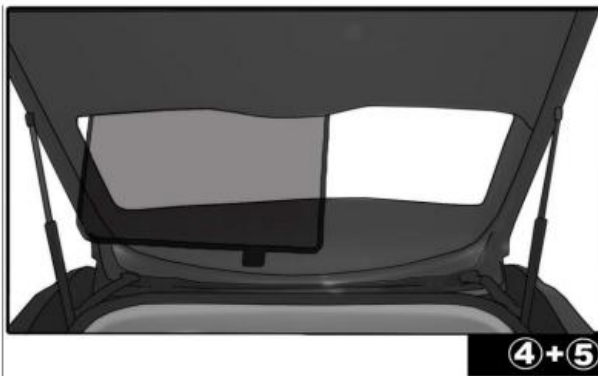

INSTALLATION INSTRUCTIONS

BMW 5 SERIES 4 DOOR 2011

BMW-5SER-4-C

COMPONENTS INCLUDED

SHADES

FIXING CLIPS

2nd SIDE SHADE INSTALLATION

REAR SHADE INSTALLATION