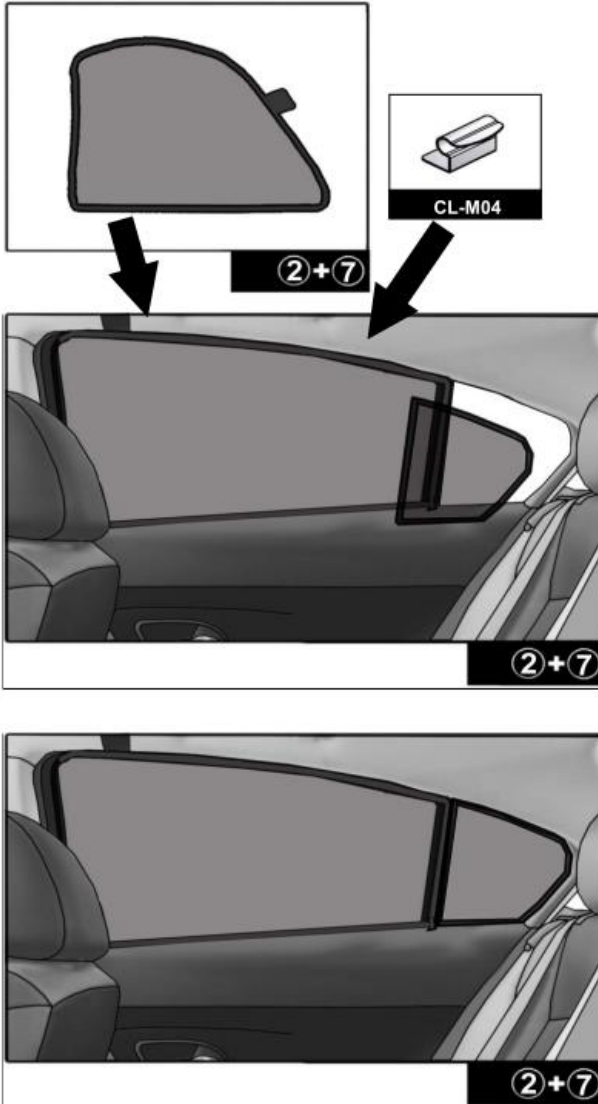

INSTALLATION INSTRUCTIONS

BMW 5 SERIES 4 DOOR 2011

BMW-5SER-4-C

COMPONENTS INCLUDED

SHADES

FIXING CLIPS

2nd SIDE SHADE INSTALLATION

REAR SHADE INSTALLATION