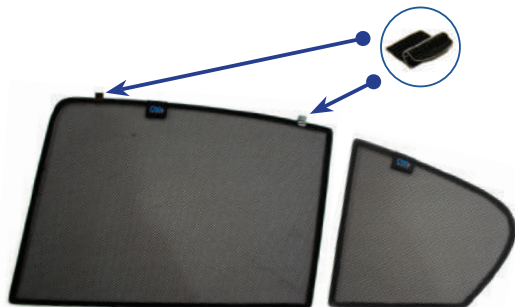

Side Shade Installation

STEP 1