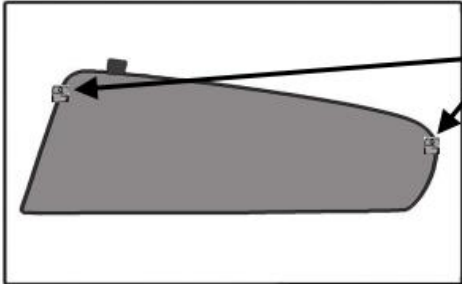

INSTALLATION INSTRUCTIONS

BMW 5 SERIES GT

BMW-5GT-5-A

COMPONENTS INCLUDED

SHADES

FIXING CLIPS

SIDE SHADE INSTALLATION

CL-P02

Please wipe the surface area with promoter before sticking clips.

1+8

1+8

1+8

2nd SIDE SHADE INSTALLATION

CL-P02

Please wipe surface before sticking clips.

②+⑦