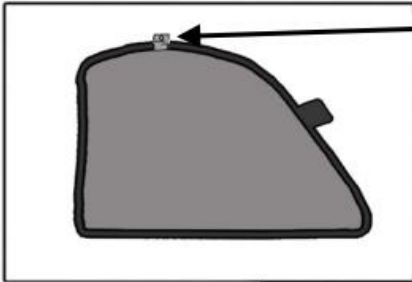

Please wipe the surface area with promoter before sticking clips.

1+8

1+8

1+8

2nd SIDE SHADE INSTALLATION

CL-P02

Please wipe surface before sticking clips.

②+⑦