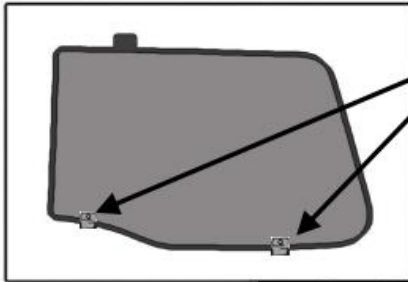

REAR SHADE INSTALLATION

④+⑤