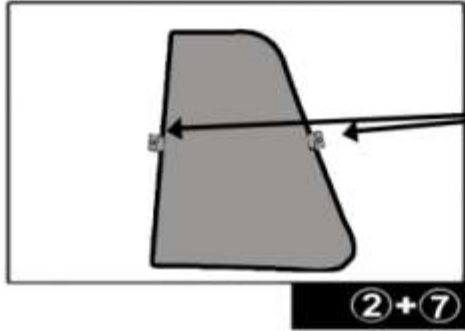

INSTALLATION INSTRUCTIONS

BMW 3 SERIES ESTATE 2013

BMW-3SER-E-C

COMPONENTS INCLUDED

SHADES

FIXING CLIPS

SIDE SHADE INSTALLATION

SIDE SHADE INSTALLATION