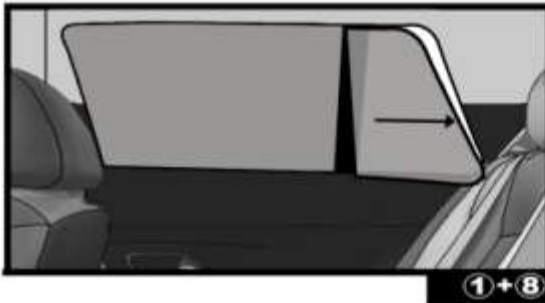

SIDE SHADE INSTALLATION

CL-M04