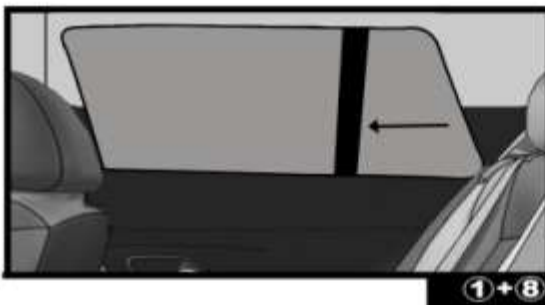

SIDE SHADE INSTALLATION

CL-M04