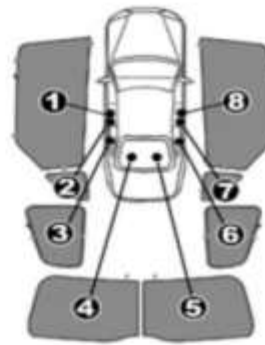

INSTALLATION INSTRUCTIONS

BMW 3 SERIES ESTATE 2013

BMW-3SER-E-C

COMPONENTS INCLUDED

SHADES

FIXING CLIPS

SIDE SHADE INSTALLATION

SIDE SHADE INSTALLATION