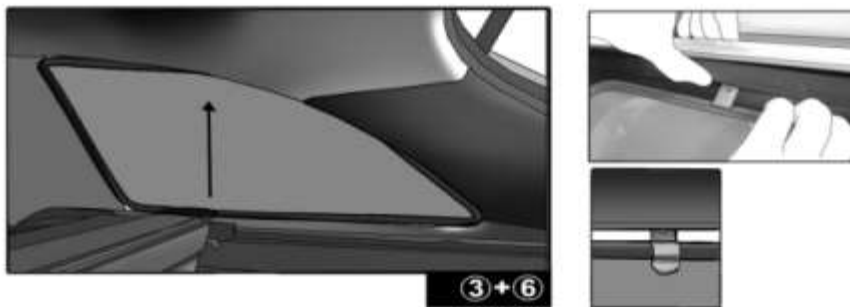

QUARTER LIGHT SHADE INSTALLATION