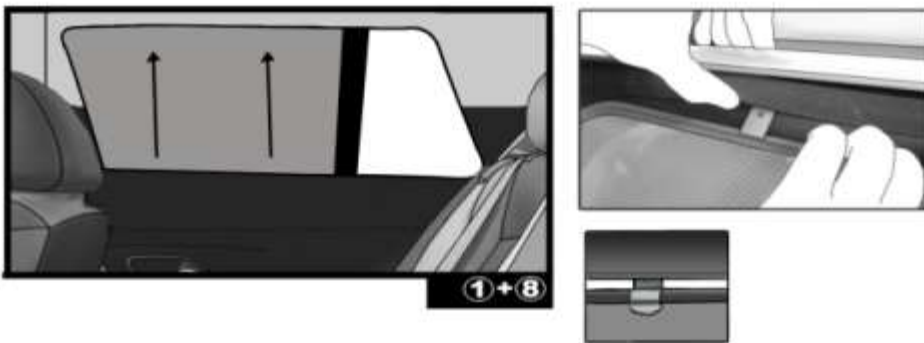

INSTALLATION INSTRUCTIONS

BMW 3 SERIES ESTATE 2013

BMW-3SER-E-C

COMPONENTS INCLUDED

SHADES

FIXING CLIPS

SIDE SHADE INSTALLATION

SIDE SHADE INSTALLATION