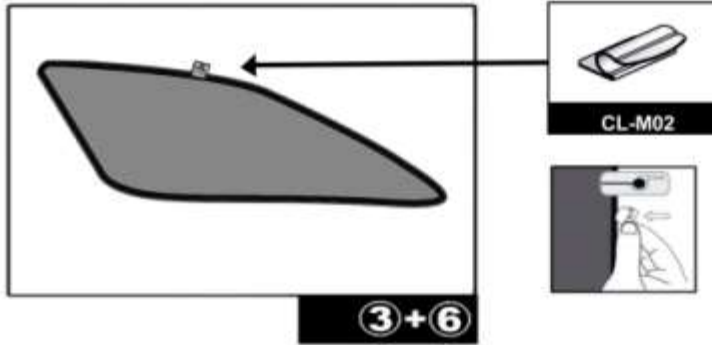

QUARTER LIGHT SHADE INSTALLATION