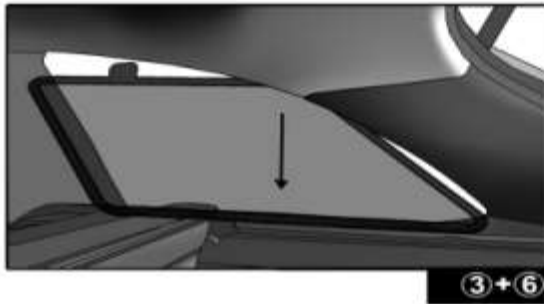

QUARTER LIGHT SHADE INSTALLATION