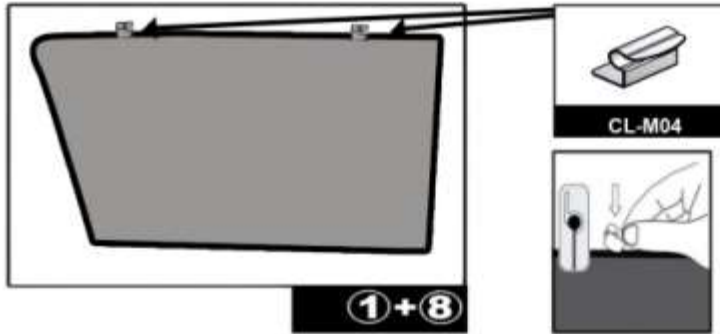

INSTALLATION INSTRUCTIONS

BMW 3 SERIES ESTATE 2013

BMW-3SER-E-C

COMPONENTS INCLUDED

SHADES

FIXING CLIPS

SIDE SHADE INSTALLATION

SIDE SHADE INSTALLATION