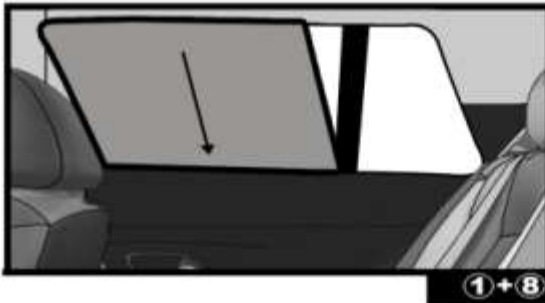

INSTALLATION INSTRUCTIONS

BMW 3 SERIES ESTATE 2013

BMW-3SER-E-C

COMPONENTS INCLUDED

SHADES

FIXING CLIPS

SIDE SHADE INSTALLATION

SIDE SHADE INSTALLATION