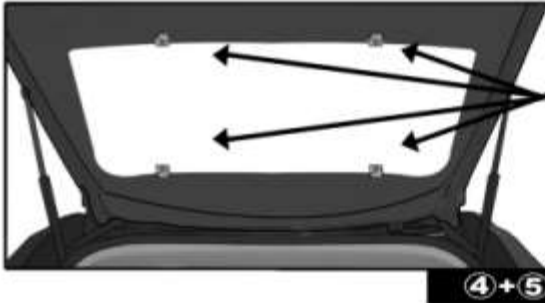

REAR SHADE INSTALLATION

CL-P02
Use Adhesion Promotor