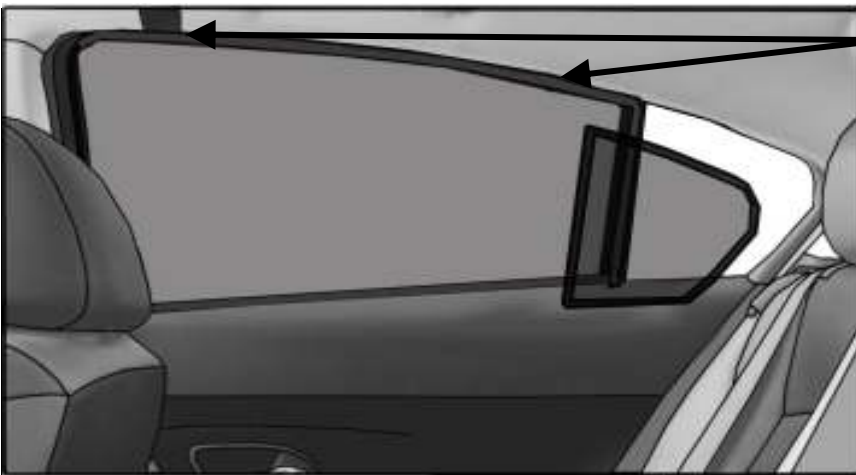

#### FIXING CLIPS

CL-M13 x4

2nd SIDE SHADE INSTALLATION

②+⑦

②+⑦

CL-M13

②+⑦

REAR SHADE INSTALLATION