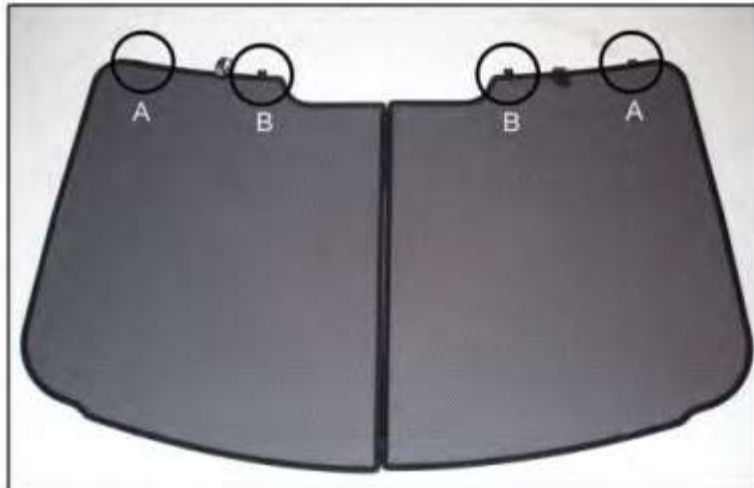

INSTALLATION INSTRUCTIONS

BMW 3 Series 2dr

BMW-3SER-2-B

COMPONENTS INCLUDED

SHADES

FIXING CLIPS

SIDE SHADE INSTALLATION

SIDE SHADE INSTALLATION

SIDE SHADE INSTALLATION

TAILGATE SHADE INSTALLATION

TAILGATE SHADE INSTALLATION

X2