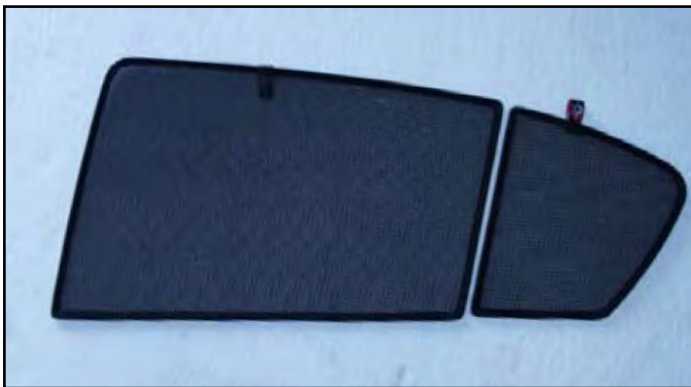

INSTALLATION INSTRUCTIONS

BMW 1 series 5dr

BMW-1SER-5-A

COMPONENTS

SHADES

X2

X2

FIXING CLIPS

X2

X4

X2

X2

X1

SIDE SHADE INSTALLATION

SIDE SHADE INSTALLATION

X2