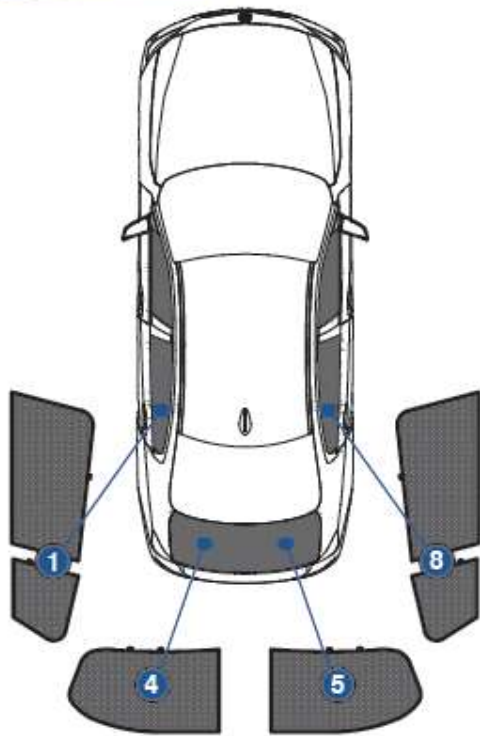

Installation Manual

BMW 1 SERIES 5DR
BMW-1SER-5-B

COMPONENTS INCLUDED

SHADES

FIXING CLIPS

CL-M04 x 2

CL-M12 x 4

CL-M13 x 2

CL-M14 x 1

Side Shade (A) Installation

BMW 1 SERIES 5DR
BMW-1SER-5-B

COMPONENTS NEEDED:

CAR
SHADES

Side Shade (B) Installation

BMW 1 SERIES 5DR
BMW-1SER-5-B

COMPONENTS NEEDED: