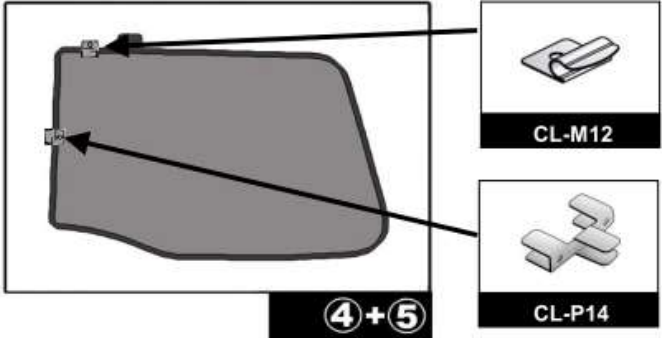

INSTALLATION INSTRUCTIONS

AUDI A5 2 DOOR

AU-A5-2-A

COMPONENTS INCLUDED

SHADES

FIXING CLIPS

SIDE SHADE INSTALLATION

**1+8**

No clips are needed ofr the side shade. please press the shade in until it pops into place.

**1+8****1+8**

REAR SHADE INSTALLATION

AUDI A5 2 DOOR

AU-A5-2-A

REAR SHADE INSTALLATION

④+⑤