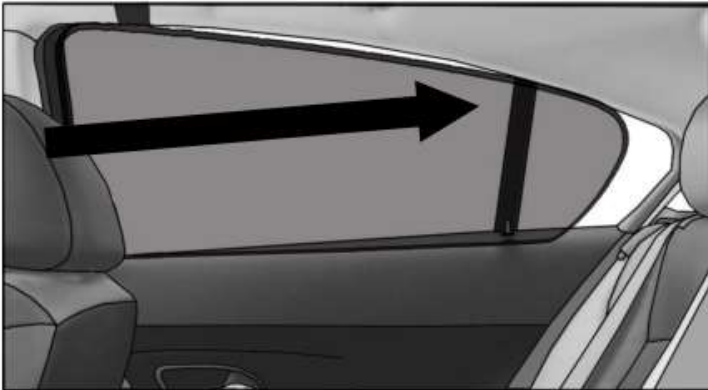

INSTALLATION INSTRUCTIONS

AUDI A5 2 DOOR

AU-A5-2-A

COMPONENTS INCLUDED

SHADES

FIXING CLIPS

SIDE SHADE INSTALLATION

**1+8**

No clips are needed ofr the side shade. please press the shade in until it pops into place.

**1+8****1+8**

REAR SHADE INSTALLATION

AUDI A5 2 DOOR

AU-A5-2-A

REAR SHADE INSTALLATION

④+⑤