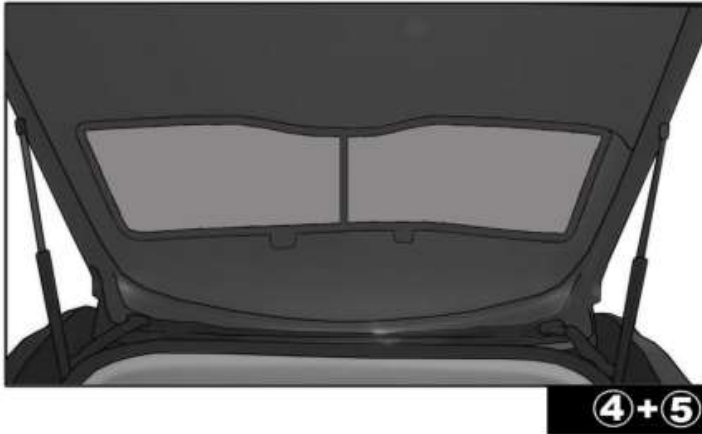

No clips are needed ofr the side shade. please press the shade in until it pops into place.

**1+8****1+8**

REAR SHADE INSTALLATION

AUDI A5 2 DOOR

AU-A5-2-A

REAR SHADE INSTALLATION

④+⑤