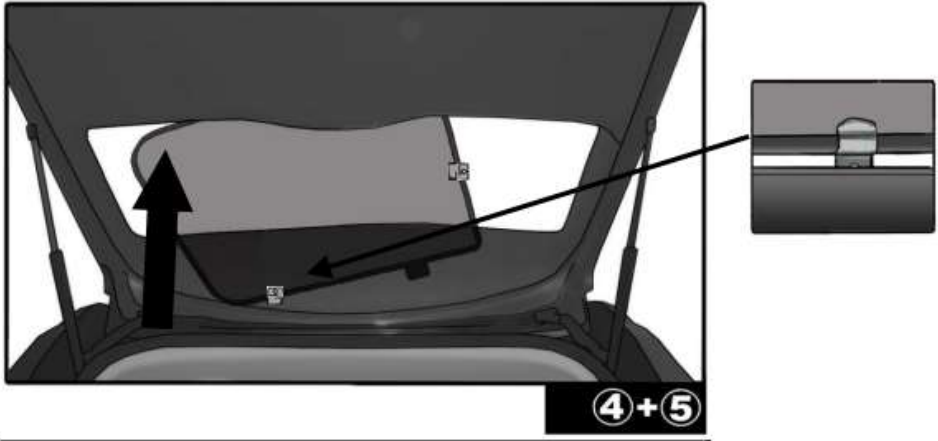

INSTALLATION INSTRUCTIONS

AUDI A5 2 DOOR

AU-A5-2-A

COMPONENTS INCLUDED

SHADES

FIXING CLIPS

SIDE SHADE INSTALLATION

**1+8**

No clips are needed ofr the side shade. please press the shade in until it pops into place.

**1+8****1+8**

REAR SHADE INSTALLATION

AUDI A5 2 DOOR

AU-A5-2-A

REAR SHADE INSTALLATION

④+⑤