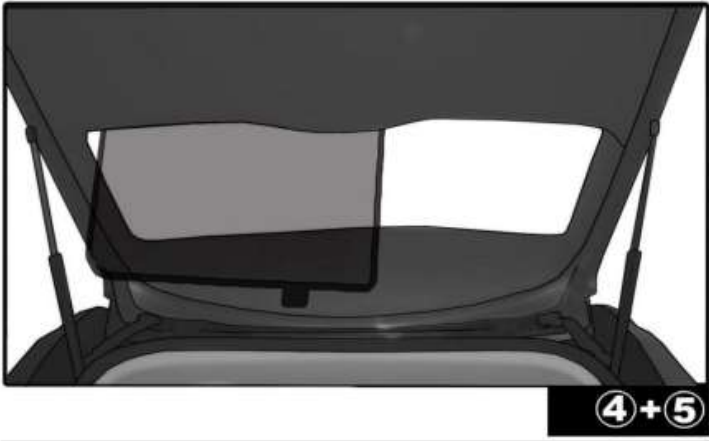

INSTALLATION INSTRUCTIONS

AUDI A5 2 DOOR

AU-A5-2-A

COMPONENTS INCLUDED

SHADES

FIXING CLIPS

SIDE SHADE INSTALLATION

**1+8**

No clips are needed ofr the side shade. please press the shade in until it pops into place.

**1+8****1+8**

REAR SHADE INSTALLATION

AUDI A5 2 DOOR

AU-A5-2-A

REAR SHADE INSTALLATION

④+⑤