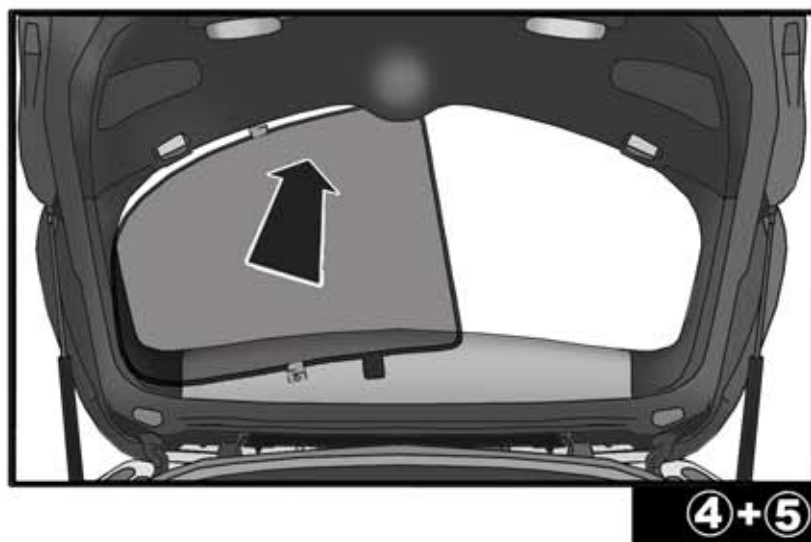

### FIXING CLIPS

SIDE SHADE INSTALLATION

PROMOTOR X 1

①+⑧

CL-POL

①+⑧

①+⑧

REAR SHADE INSTALLATION