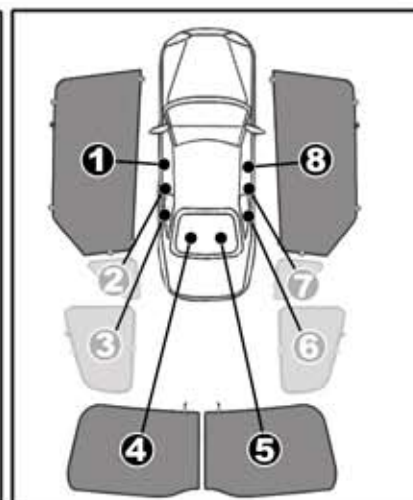

# INSTALLATION INSTRUCTIONS

ALFA ROMEO GIULIETTA 2011

AR-GIUL-3-A