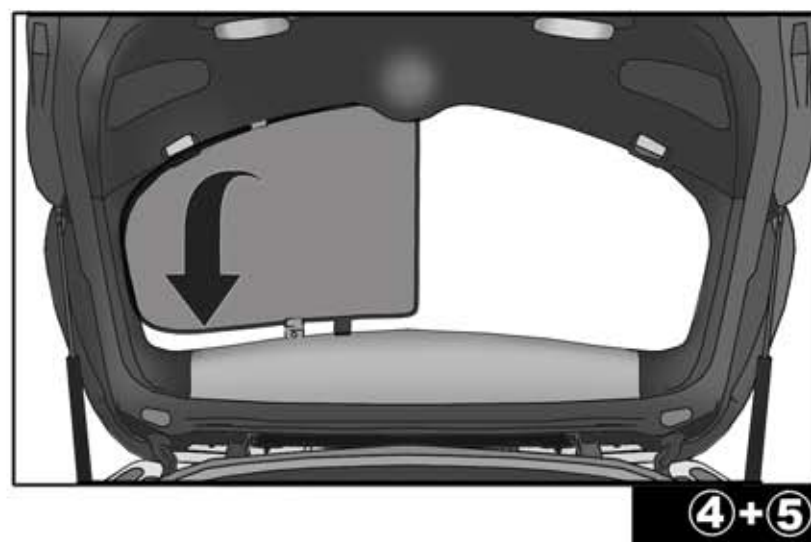

### FIXING CLIPS

SIDE SHADE INSTALLATION

PROMOTOR X 1

①+⑧

CL-POL

①+⑧

①+⑧

REAR SHADE INSTALLATION