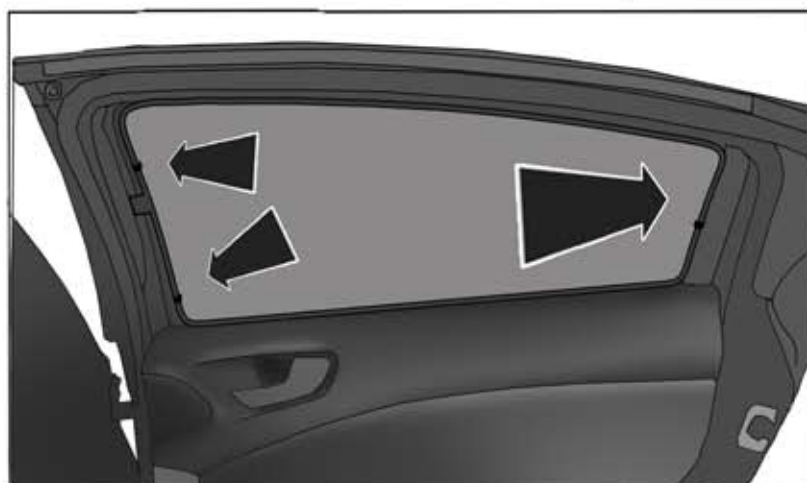

### FIXING CLIPS

SIDE SHADE INSTALLATION

PROMOTOR X 1

①+⑧

CL-POL

①+⑧

①+⑧

REAR SHADE INSTALLATION