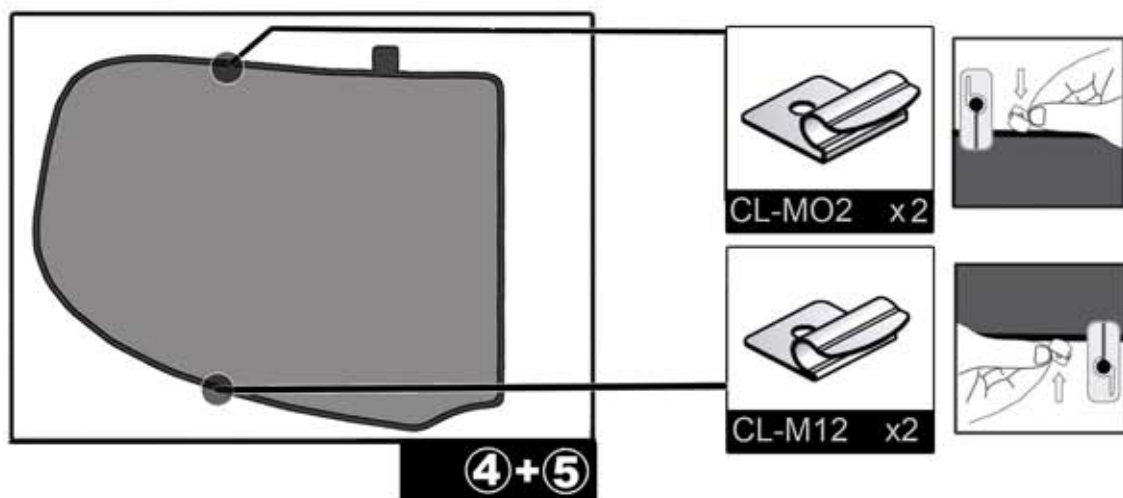

### FIXING CLIPS

SIDE SHADE INSTALLATION

PROMOTOR X 1

①+⑧

CL-POL

①+⑧

①+⑧

REAR SHADE INSTALLATION