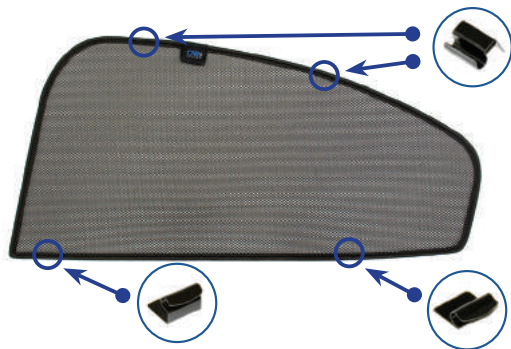

Installation

ALFA ROMEO GIULIA 4DR
AR-GIUL-4-A-18

Components Needed

Side Shade Installation

STEP 1