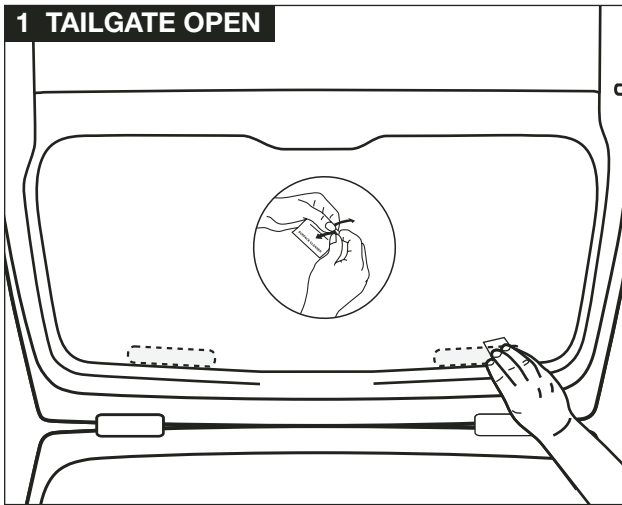

156 SPORTWAGON - SUN BLIND INSTALLATION INSTRUCTIONS

WARNING:

Read these fitting instructions carefully before you start the installation. Rear passenger windows must not be lowered more than 1/3 whilst the blinds are fitted and the vehicle is in motion. On installation care must be taken not to scratch any paintwork with clips.