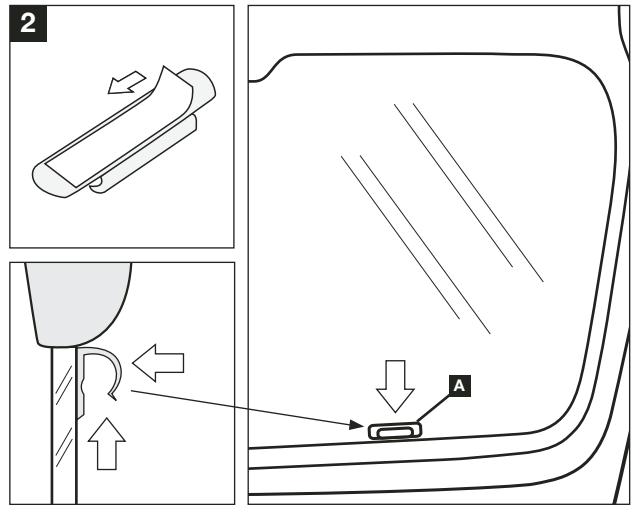

156 SPORTWAGON - SUN BLIND INSTALLATION INSTRUCTIONS

WARNING:

Read these fitting instructions carefully before you start the installation. Rear passenger windows must not be lowered more than 1/3 whilst the blinds are fitted and the vehicle is in motion. On installation care must be taken not to scratch any paintwork with clips.