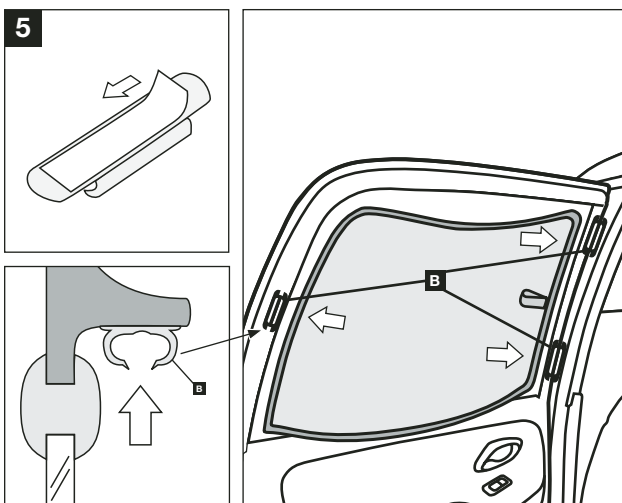

156 SPORTWAGON - SUN BLIND INSTALLATION INSTRUCTIONS

WARNING:

Read these fitting instructions carefully before you start the installation. Rear passenger windows must not be lowered more than 1/3 whilst the blinds are fitted and the vehicle is in motion. On installation care must be taken not to scratch any paintwork with clips.