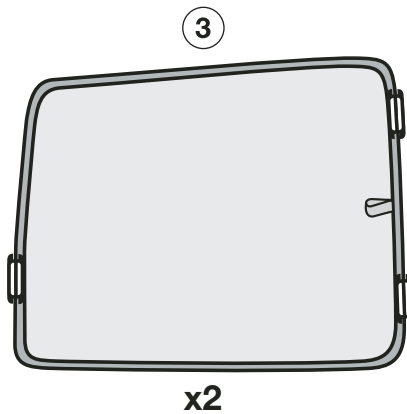

HARDWARE KIT

Warning

Read these fitting instructions carefully before you start the installation. Rear passenger windows must not be lowered more than 1/3 whilst the blinds are fitted and the vehicle is in motion. Blinds must not be used during the hours of darkness. On installation care must be taken not to scratch any paintwork with clips.