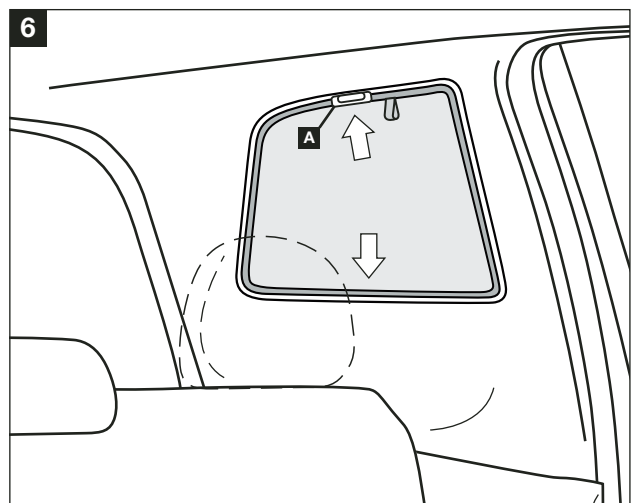

156 SPORTWAGON - SUN BLIND INSTALLATION INSTRUCTIONS

WARNING:

Read these fitting instructions carefully before you start the installation. Rear passenger windows must not be lowered more than 1/3 whilst the blinds are fitted and the vehicle is in motion. On installation care must be taken not to scratch any paintwork with clips.