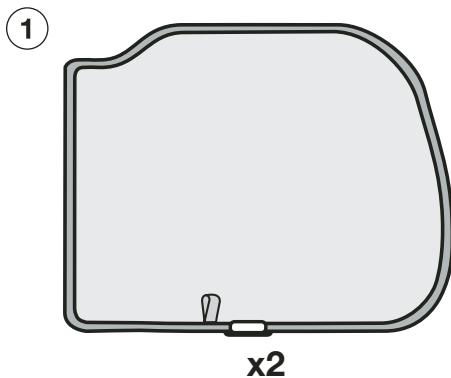

HARDWARE KIT

Warning

Read these fitting instructions carefully before you start the installation. Rear passenger windows must not be lowered more than 1/3 whilst the blinds are fitted and the vehicle is in motion. Blinds must not be used during the hours of darkness. On installation care must be taken not to scratch any paintwork with clips.