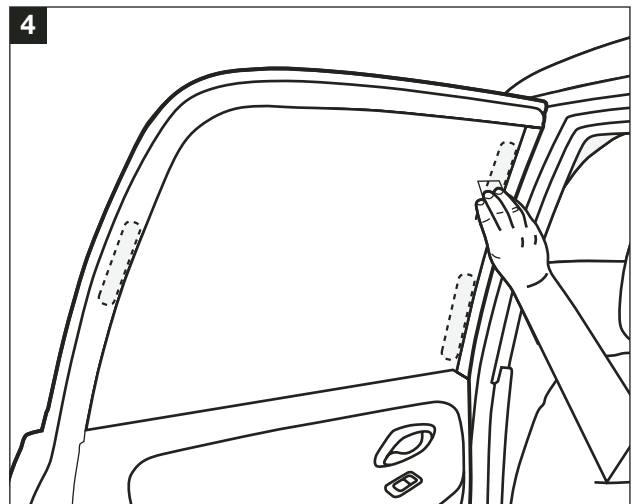

156 SPORTWAGON - SUN BLIND INSTALLATION INSTRUCTIONS

WARNING:

Read these fitting instructions carefully before you start the installation. Rear passenger windows must not be lowered more than 1/3 whilst the blinds are fitted and the vehicle is in motion. On installation care must be taken not to scratch any paintwork with clips.