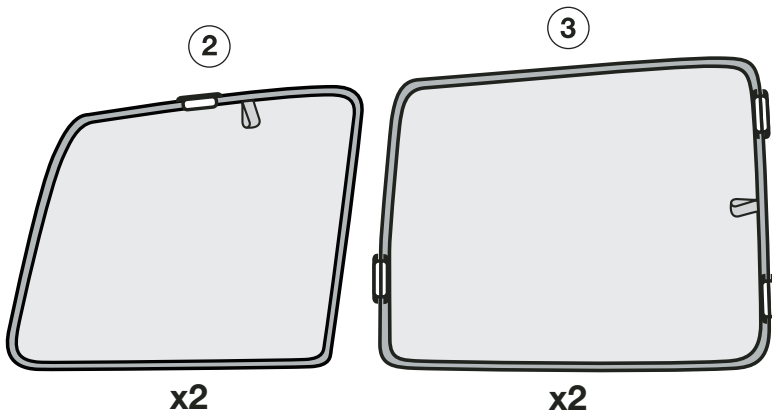

HARDWARE KIT

Warning

Read these fitting instructions carefully before you start the installation. Rear passenger windows must not be lowered more than 1/3 whilst the blinds are fitted and the vehicle is in motion. Blinds must not be used during the hours of darkness. On installation care must be taken not to scratch any paintwork with clips.