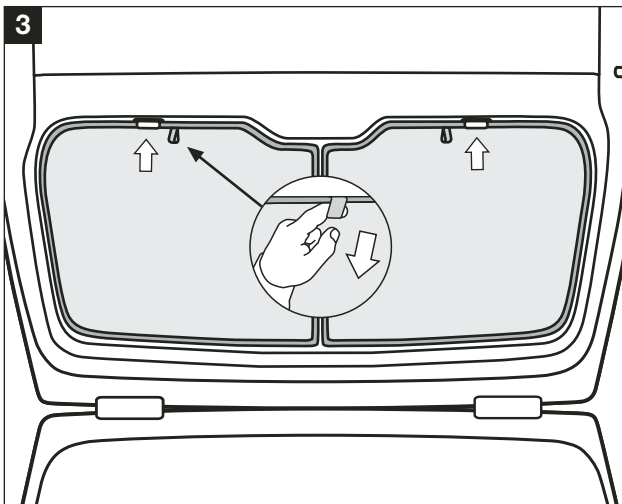

156 SPORTWAGON - SUN BLIND INSTALLATION INSTRUCTIONS

WARNING:

Read these fitting instructions carefully before you start the installation. Rear passenger windows must not be lowered more than 1/3 whilst the blinds are fitted and the vehicle is in motion. On installation care must be taken not to scratch any paintwork with clips.